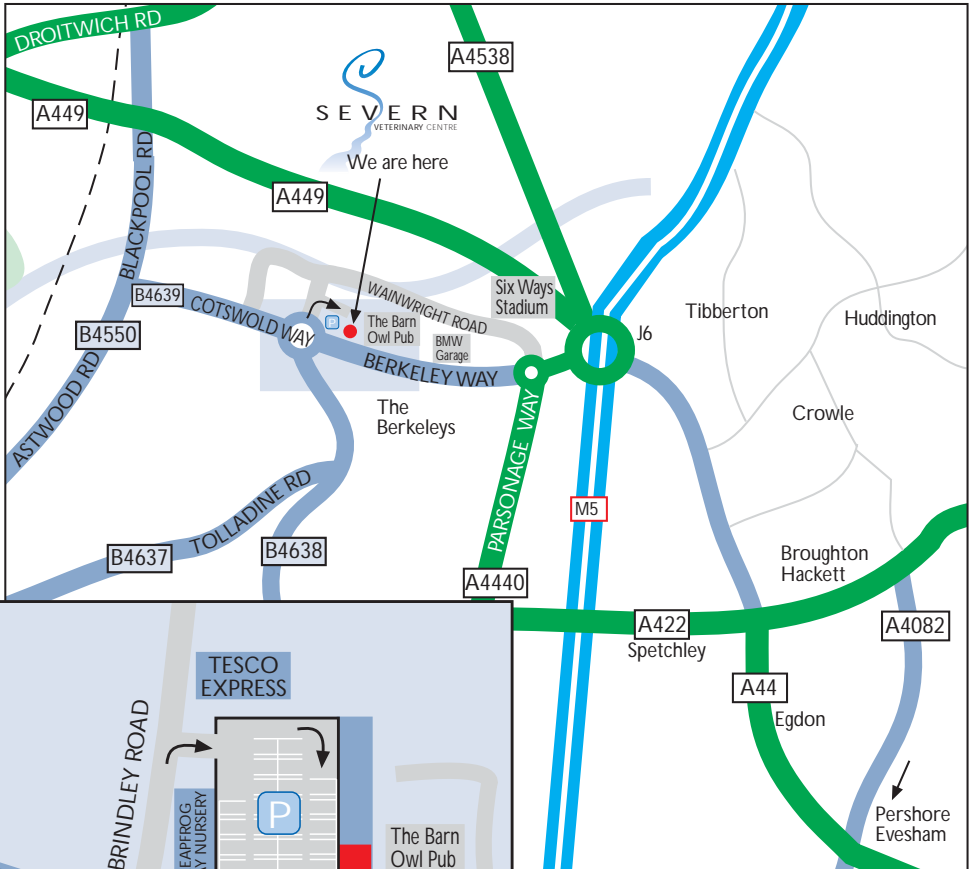

# Branch Details- Berkeley House

Berkeley House  
Berkeley Way  
Warndon Villages  
Worcester  
WR4 9UP